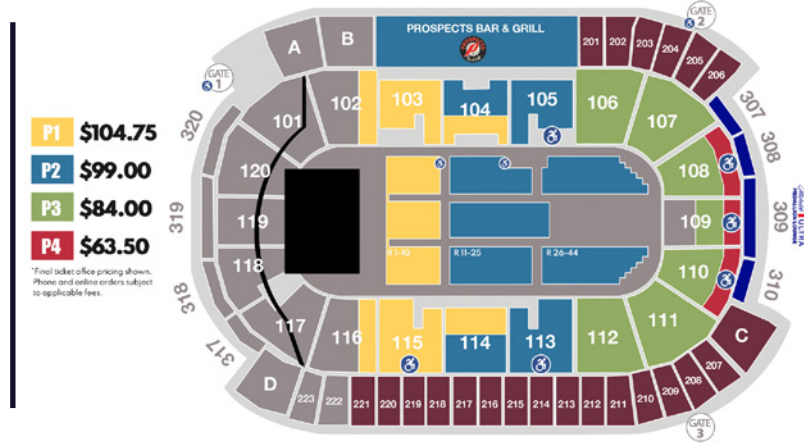

OUR LADY PEACE

WITH SPECIAL GUEST
COLLECTIVE SOUL AND WINTERSLEEP

WEDNESDAY, MARCH 5, 2025
7:00PM

MEDALLION LOUNGES INCLUDE:

- Accommodations vary per lounge*
- 307/310: 20 Guests | 308: 23 Guests | 309: 44 Guests
- Lounge Host providing in-lounge service
- Access to Private Suites Bar
- Access to Suites Catering Menus
- Includes rental costs and taxes

\$2,320⁰⁰ Accommodations for 20 guests
\$116.00 per person*

\$2,510⁵⁰ Accommodations for 23 guests
\$109.15 per person*

\$3,844⁰⁰ Accommodations for 44 guests
\$87.36 per person

*Drink ledge tickets may be purchased at \$63.50 per person up to a total of 10 additional guests/lounge (22 for 309).