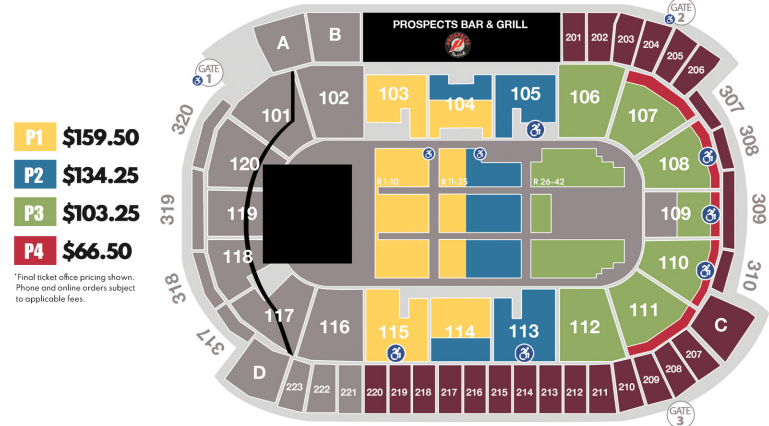

LYNYRD SKYNYRD

WITH SPECIAL GUESTS
THE OUTLAWS

THURSDAY, SEPTEMBER 18, 2025
7:30PM

GROUP SUITE C INCLUDES:

- Accommodations for a minimum of 20 guests to a maximum of 40 guests
- Suite Host providing in-suite service
- Access to Private Suites Bar
- Access to Suites Catering Menus
- Includes rental costs and taxes

\$2,830⁰⁰ Accommodations for 20 guests
\$141.50 per person*

\$3,495⁰⁰ Accommodations for 30 guests
\$116.50 per person*

\$4,160⁰⁰ Accommodations for 40 guests
\$104.00 per person*

*Incremental tickets may be purchased at \$66.50/person up to a total of 40 guests.